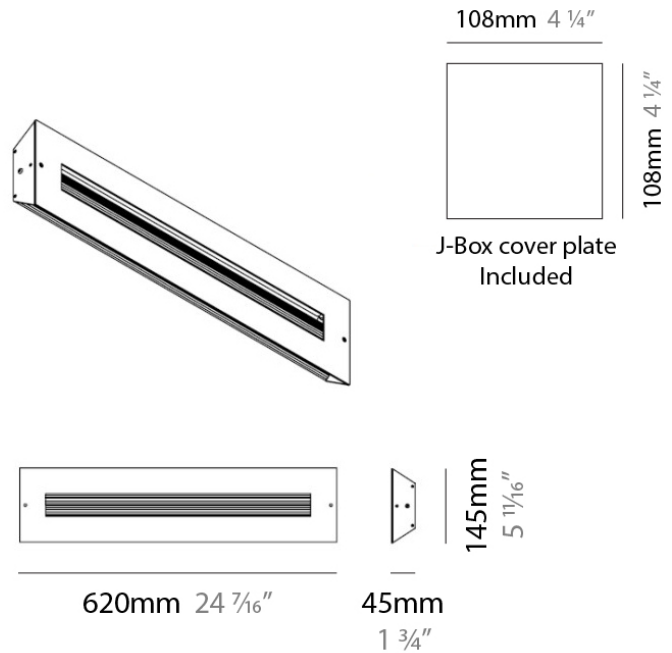

FINESTRA SURFACE

D93014

PROJECT	
TYPE	
NOTES	
QUANTITY	
DATE	

GENERAL

Series: Finestra
 Brand: Milan
 Division: Design
 Mounting Type: Surface
 Mounting Location: Wall
 Subcategory: Ambient

PHYSICAL

Shape: Rectangle
 Length (mm): 620
 Length (in): 24 7/16
 Height (mm): 145
 Height (in): 5 11/16
 Extension (mm): 45
 Extension (in): 1 3/4
 Light Distribution: Direct / Indirect
 Weight (kg): 2.04
 Weight (lbs): 4.5
 Diffuser: White Opal Glass
 Fixture Finish: SST
 Fixture Material: Metal

LED

OPTICAL

RATINGS AND CERTIFICATIONS

Certified By: CSA Certified to UL and CSA Standards
 IP rating: IP20

D93018

PROJECT
TYPE
NOTES
QUANTITY
DATE

GENERAL

Series: Finestra
 Brand: Milan
 Division: Design
 Mounting Type: Surface
 Mounting Location: Wall
 Subcategory: Wall Effect

PHYSICAL

Length (mm): 152
 Length (in): 6
 Height (mm): 152
 Height (in): 6
 Extension (mm): 51
 Extension (in): 2
 Weight (kg): 2.3
 Weight (lbs): 5

ELECTRICAL

Number of Lamps: 1
 Lamp Type: LED Retrofit / Halogen
 Lamp Shape: T3
 Bulb Included: Bulb Not Included
 Total Output Wattage (W): 18 / 70
 Max. Wattage Per Lamp (W): 18 / 70
 Lamp Base: RSC
 Input Voltage (V): 120

FINESTRA SURFACE

D93154

PROJECT	
TYPE	
NOTES	
QUANTITY	
DATE	

GENERAL

Series: Finestra
 Brand: Milan
 Division: Design
 Mounting Type: Surface
 Mounting Location: Wall
 Subcategory: Ambient

PHYSICAL

Shape: Rectangle
 Length (mm): 620
 Length (in): 24 7/16
 Height (mm): 145
 Height (in): 5 11/16
 Extension (mm): 45
 Extension (in): 1 3/4
 Light Distribution: Direct / Indirect
 Weight (kg): 1.8
 Weight (lbs): 4
 Fixture Finish: WHI
 Fixture Material: Metal